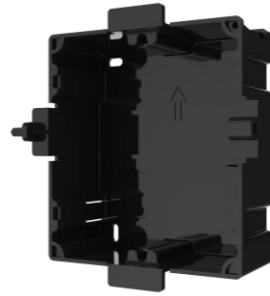

### Key Feature

- Contains gang box, cover, screws, lines, etc.
- Adapts to one-module flush mounting

## Specification

Parameter \ Model	DS-KD-ACF1	
	Cover	Gang Box
Material	Aviation Aluminum	Plastic
Working temperature	-40° C to +60° C (-40° F to 140° F)	
Working humidity	10% to 95%	
Dimension (L x W x D)	134 x 124 x 4 mm (5.28" x 4.88" x 0.16")	134 x 135 x 56 mm (5.28" x 5.31" x 2.20")